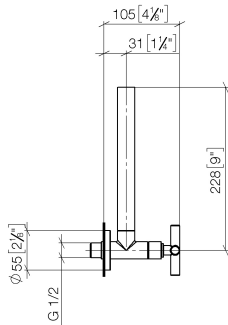

22 900 892

- rosette Ø 55 mm
- hose covering 200mm, for shortening

	Brushed Durabronz (23kt Gold)	22 900 892-28
	Chrome	22 900 892-00
	Brushed Platinum	22 900 892-06
	Platinum	22 900 892-08
	Dark Chrome	22 900 892-19
	Matte Black	22 900 892-33
	Brushed Champagne (22kt Gold)	22 900 892-46
	Champagne (22kt Gold)	22 900 892-47
	Brushed Dark Platinum	22 900 892-99

22 900 892

mm [inches]

Flow rate chart

22 900 892

Parts for other finishes can be found here: [Chrome](#)

Spare parts list

No.	Item Number	Name	Quantity used	Delivery time
1	09 21 22 000-28	nipple	1	-
Spare part can no longer be ordered, please order the replacement item				
2	90 14 10 010 00 90	seal	1	2
3	09 28 22 020-28	pipe	1	20
4	04 24 04 220 01-28	threaded connector	1	-
Spare part can no longer be ordered, please order the replacement item				
5	09 20 89 010-28	handle	1	60
6	09 12 12 041-28	base	1	20
7	09 30 30 069 90	screw	1	2
8	90 90 03 006 00 90	top	1	2
9	09 27 22 015-28	rosette	1	20
10	09 14 10 093 90	seal	1	2